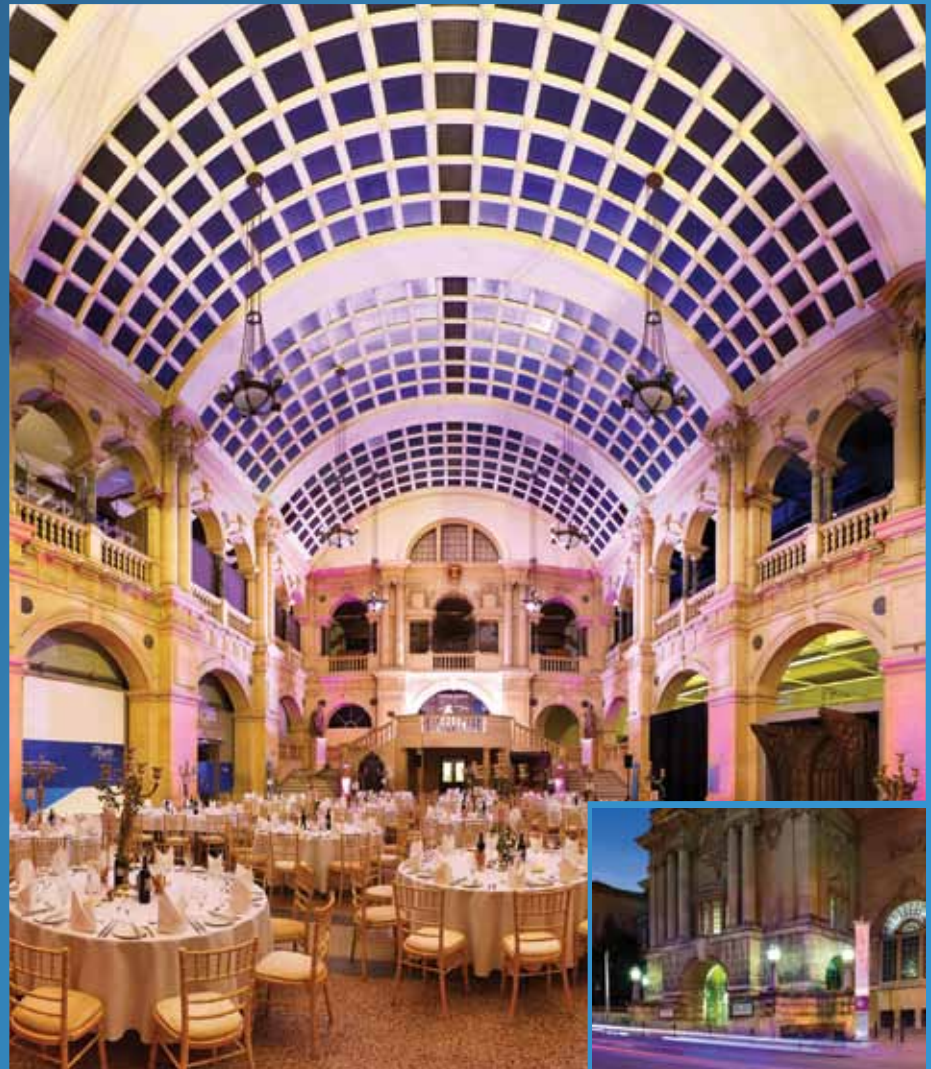

Bristol Museum & Art Gallery also available for events

This prestigious venue in the centre of Bristol provides a stunning backdrop to a variety of events from receptions dinner dances and fashion shows to product launches and Christmas parties.

Queen's Road
Bristol
BS8 1RL

0117 927 3086
events.bmag@compass-group.co.uk